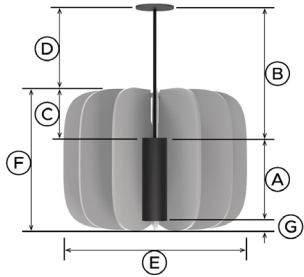

NOTES

C. STYLE COLORS	D. CYLINDER FINISH	E. CANOPY TYPE	F. CANOPY COLOR	G. SUSPENSION LENGTH
Standard BK Black (AC44) MB Marble (AC03) LG Lt Gray (AC10) CH Charcoal (AC12)	WH White BK Black SV Silver	FRC Flat Round Canopy	WH White BK Black SV Silver	24 24 in 42 42 in 102 102 in 150 150 in
Specialty YL Yellow (AC51) OR Orange (AC 32) GR Green (AC46) BL Blue (AC07) NV Navy (AC42) RD Red (AC17) LT Light Tan (AC05) CM Caramel (AC02) SG Smoke Gray (AC47) WH White (AC04)				Aircraft Cable - 3/32"
See Color Guide Below				

OPTIONS

H. OPTIONS
NONE Leave Blank
SLP Slope Ceiling

STANDARD FINISHES

SPECIALTY FINISHES

HLcN Pendant Dimensions Guide

			A	B	C	D	E	F	G
Round	RD4-18	4" Cylinder	11	(P) or (Q) CORD or STEM LENGTH from Tech Sheet	7	= (B) - (C)	19	18	0.2
	RD4-24	4" Cylinder	11		13	= (B) - (C)	25	24	0.25
Tapered	TP4-18	4" Cylinder	11		7	= (B) - (C)	20	18	0.3
	TP4-24	4" Cylinder	11		13	= (B) - (C)	25	24	0.5
Ellipsoid	EL4-18	4" Cylinder	11		5	= (B) - (C)	32	17	0.9
	EL4-24	4" Cylinder	11		11	= (B) - (C)	48	24	1.0
Apple	AP4-18	4" Cylinder	11		7	= (B) - (C)	20	18	0.8
	AP4-24	4" Cylinder	11		12	= (B) - (C)	24	24	0.9
Drum	DR4-18	4" Cylinder	11		7	= (B) - (C)	24	18	0.6
	DR4-24	4" Cylinder	11		13	= (B) - (C)	42	24	0.6
Monolith	MN4-18	4" Cylinder	11		7	= (B) - (C)	15	18	0.6
	MN4-24	4" Cylinder	11		13	= (B) - (C)	18	24	0.9
Oval	OV4-18	4" Cylinder	11		7	= (B) - (C)	36	18	0.3
	OV4-24	4" Cylinder	11		12	= (B) - (C)	48	24	0.5
Dome	DM4-18	4" Cylinder	11		7	= (B) - (C)	37	18	0.3
	DM4-24	4" Cylinder	11	13	= (B) - (C)	47	24	0.4	
Flare	FL4-18	4" Cylinder	11	7	= (B) - (C)	27	18	0.3	
	FL4-24	4" Cylinder	11	13	= (B) - (C)	33	24	0.5	
Curvilinear	CL4-18	4" Cylinder	11	7	= (B) - (C)	19	18	0.4	
	CL4-24	4" Cylinder	11	13	= (B) - (C)	24	24	0.5	
Convex	CX4-33	4" Cylinder	11	22	= (B) - (C)	15	33	0.4	
Pear	PR4-33	4" Cylinder	11	22	= (B) - (C)	17	33	0.4	
Tear Drop	TD4-33	4" Cylinder	11	22	= (B) - (C)	17	33	0.4	