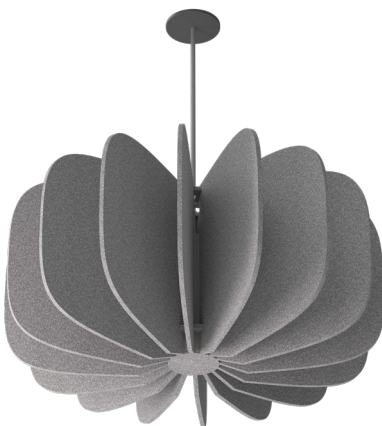

Tranquil Lighting—the Halcyon pendant seamlessly merges contemporary grace with a serene ambiance. Its acoustically designed exterior shape not only absorbs sound but also reduces reverberation. Incorporating the Halcyon into spaces like lobbies, private offices, collaborative areas, or breakrooms adds a quintessential and functional touch. Choose from a diverse selection of sizes, shapes, and colors to match your preferences. This pendant family offers a lumen output range of 500 to 4000 lumens, ensuring abundant illumination for various needs.

SPECIFICATIONS

Baffle & Trim Finishes

White, Black, Satin Silver & Champagne

STYLE COLORS

STANDARD FINISHES

SPECIALTY FINISHES

Specifications may change without notice.

Ordering Guide

Model Sequence

HLCN 4.0								
A	B	C	D	E	F	G	H	

Options

NOTES:

ACOUSTIC PENDANT BAFFLE

A. MODEL	B. STYLES		
HLCN 4.0	 ROUND Pendant RD4-18 - 4" Cylinder - 19" x 18" RD4-24 - 4" Cylinder - 24" x 24"	 DRUM Pendant DR4-18 - 4" Cylinder - 24" x 18" DR4-24 - 4" Cylinder - 42" x 24"	 FLARE Pendant FL4-18 - 4" Cylinder - 27" x 18" FL4-24 - 4" Cylinder - 33" x 24"
	 TAPERED Pendant TP4-18 - 4" Cylinder - 20" x 18" TP4-24 - 4" Cylinder - 25" x 24"	 MONOLITH Pendant MN4-18 - 4" Cylinder - 15" x 18" MN4-24 - 4" Cylinder - 18" x 24"	 CONVEX Pendant CX4-33 - 4" Cylinder - 15" x 33"
	 ELLIPSOID Pendant EL4-18 - 4" Cylinder - 32" x 17" EL4-24 - 4" Cylinder - 48" x 24"	 OVAL Pendant OV4-18 - 4" Cylinder - 36" x 18" OV4-24 - 4" Cylinder - 48" x 24"	 PEAR Pendant PR4-33 - 4" Cylinder - 17" x 33"
	 APPLE Pendant AP4-18 - 4" Cylinder - 20" x 18" AP4-24 - 4" Cylinder - 24" x 24"	 DOME Pendant DM4-18 - 4" Cylinder - 37" x 18" DM4-24 - 4" Cylinder - 47" x 24"	 CURVILINEAR Pendant CL4-18 - 4" Cylinder - 19" x 18" CL4-24 - 4" Cylinder - 24" x 24"
			 TEAR DROP Pendant TD4-33 - 4" Cylinder - 17" x 33"